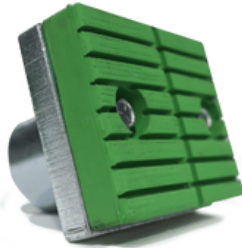

Automotive Lift Accessories

Cab-Off Footpad Kit

Electric Vehicle Footpad

GM® Truck Footpad Set

Heavy-Duty Footpad

Round Rubber Footpad

Standard Footpad

3" Stack Adapter